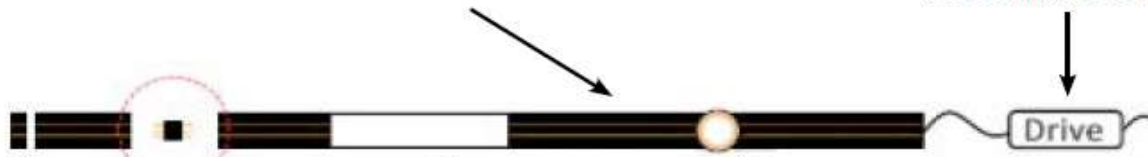

VIOKEF Track Magnetic 48V-DC

CONNECTION

No R1095
Power supply 100W "on rail"
Input:220-240V AC,
Output:48V DC

No 00/8060
MEANWELL LRS-100-48
Power supply 48V 100W

No 00/8061
MEANWELL LRS-350-48
Power supply 48V 350W