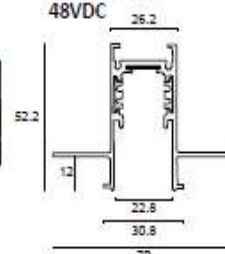

VIOKEF Track Magnetic 48V-DC

CONNECTION

No R1095
Power supply 100W "on rail"
Input:220-240V AC,
Output:48V DC

No 00/8060
MEANWELL LRS-100-48
Power supply 48V 100W

No 00/8061
MEANWELL LRS-350-48
Power supply 48V 350W

Magnetic End Cap
Magnetic Track Connector

Magnetic Light

Magnetic Spot

ACCESSORIES

No 02/0201 ●
Magnetic track rail
48VDC

No 02/0202 ●
Magnetic track
rail recessed
48VDC

No 02/0204 ●
Magnetic Connector

No 02/0206 ●
Magnetic central
connector

No 02/0205 ●
Straight joiner

No 02/0203 ●
End cup set

No 02/0211 ●
Suspension Kit 1.5m

No 02/0208 ●
Magnetic "L"
Connector horizontal
surface

No 02/0207 ●
Magnetic flexible
Connector

No 02/0212 ●
L Vertical recessed
Connector
Frame only

No 02/0213 ●
L Vertical surface
Connector
Frame only

No 02/0214 ●
L Horizontal recessed
Connector
Frame only