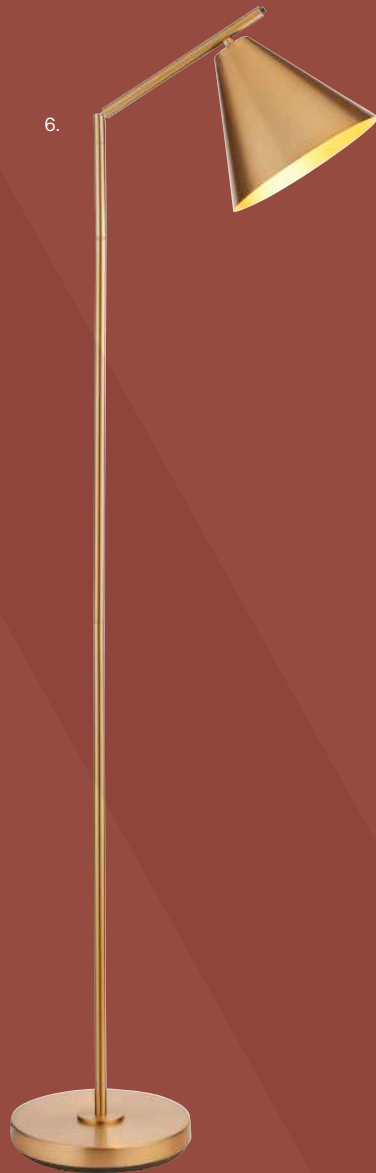

# CAPE

SCULPTURAL. TIMELESS.

**new**  
in SPRING /  
SUMMER 24

1. **Cape Pendant** 102892  
Brushed antique bronze plate  
H: 390-1490mm Sh Dia: 257mm Sh H: 210mm  
E27

2. **Cape Wall** 102894  
Brushed antique bronze plate  
H: 193mm W: 158mm Proj: 224mm  
E14

3. **Cape Task Floor** 102895  
Brushed antique bronze plate  
H: 1305-1580mm W: 230mm D: 310-460mm  
E27

6.

Cape Task Floor

4. **Cape Pendant** 102891  
Warm antique brass plate  
H: 390-1490mm Sh Dia: 257mm Sh H: 210mm  
E27

5. **Cape Wall** 102893  
Warm antique brass plate  
H: 193mm W: 158mm Proj: 224mm  
E14

6. **Cape Task Floor** 102369  
Warm antique brass plate  
H: 1305-1580mm W: 230mm D: 310-460mm  
E27

Adjustable arm

**Rome Mother & Child Task Floor**

H: 1800mm Dia: 505mm  
 R7s & G9

- ROME-AN / Antique brass plate & opal glass
- ROME-SB / Satin brass plate & opal glass
- ROME-SC / Satin chrome plate & opal glass
- ROME-BC / Black chrome plate & opal glass
- ROME-CH / Chrome plate & opal glass